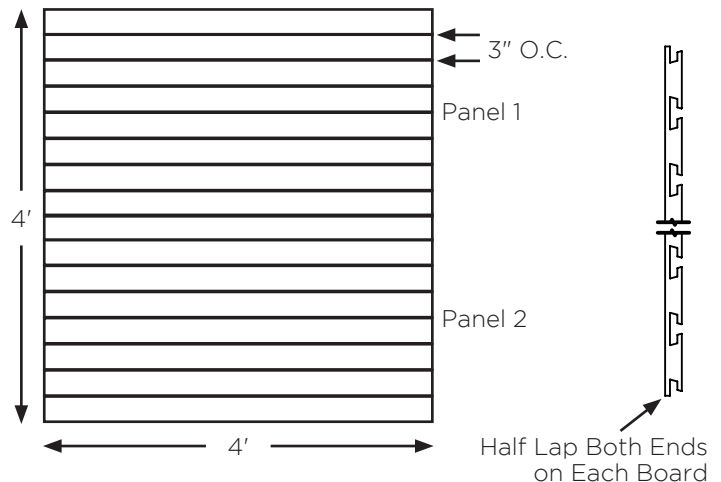

Installing Simple Slat really is simple for your customer, with some screws, a drill and level they can have new storage solution in no time. Customers receive a two pack of 2' x 4' panels with half lap grooves on each end that can be installed in two different configurations whichever suits their needs. A number of standard colors are available in addition to our new Mossy Oak® Break-Up Infinity® pattern, perfect for a garage or man cave.

SPECIFICATIONS

Dimensions	2' x 4' panel (Two per box)
Grooves	7 grooves, 3" apart, half lap on each end
Thickness	3/4"
Substrate	MDF
Finish	Melamine
Shipping Weight	44 lbs. (boxed)

Weathered Barnwood

Mossy Oak® Break-Up Infinity®

CONFIGURATIONS

The two panels can cover a 16 sq. ft. area to form a 2' high x 8' long section or a 4' high x 4' long section of an organizational area

Optional: Aluminum and plastic inserts available

1030 Devere Drive
Alpena, MI 49707