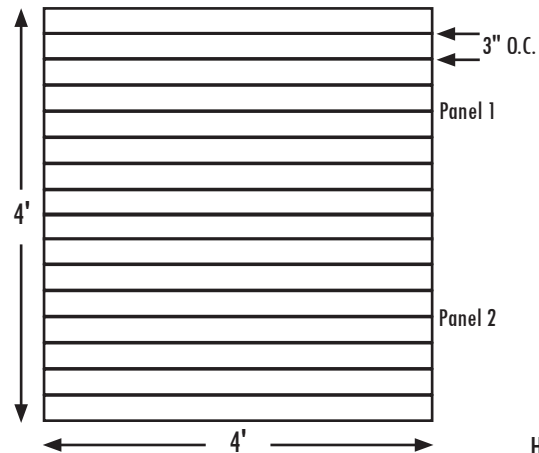

120 North Industrial Hwy. 800.433.7142
Alpena, MI 49707 www.panel.com

Colors shown are representative
Please request a sample for accurate colors