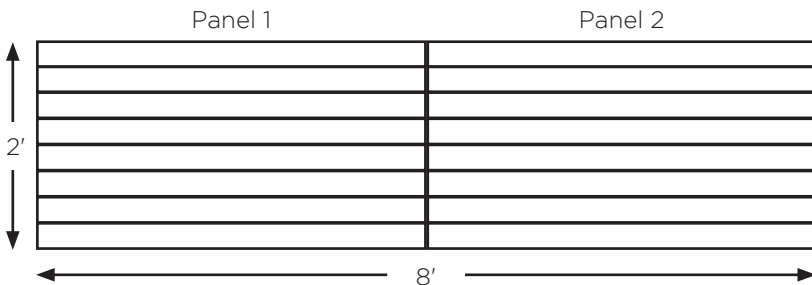

Installing Simple Slat really is simple for your customer, with some screws, a drill and level they can have new storage solution in no time. Customers receive a two pack of 2' x 4' panels with half lap grooves on each end that can be installed in two different configurations whichever suits their needs. A number of standard colors are available in addition to our new Mossy Oak® Break-Up Infinity® pattern, perfect for a garage or man cave.

SPECIFICATIONS

Dimensions	2' x 4' panel (Two per box)
Grooves	7 grooves, 3" apart, half lap on each end
Thickness	3/4"
Substrate	MDF
Finish	Melamine
Shipping Weight	44 lbs. (boxed)

Weathered Barnwood

Mossy Oak® Break-Up Infinity®

CONFIGURATIONS

The two panels can cover a 16 sq. ft. area to form a 2' high x 8' long section or a 4' high x 4' long section of an organizational area

Optional: Aluminum and plastic inserts available

1030 Devere Drive
Alpena, MI 49707