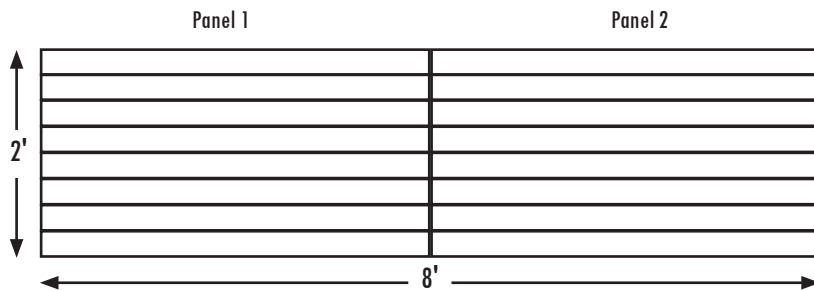

CONFIGURATIONS

The two panels can cover a 16 sq. ft. area to form a 2' high x 8' long section or a 4' high x 4' long section of an organizational area