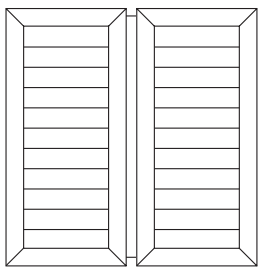

WITHOUT TRIM