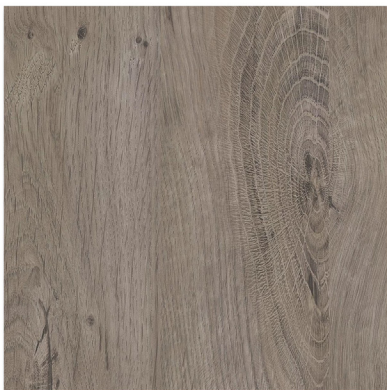

## INTRODUCING THE WILDERNESS COLLECTION

Rustic and realistic wood grains so authentic they bring the outdoors in. Four of our new melamine paper colors even *feel* real to the touch, now with textures highlighting the natural features of real wood. Available on flat panels of MDF or particleboard to manufacture the components you need.

- Slatwall
- Shiplap
- Pegboard
- Furniture Components
- P.O.P. Displays
- Store Fixtures

The Wilderness Collection Slatwall (Aspen Oak, Breckenridge Oak+, Campfire Ash+, Stormy Oak, Timber Creek Oak)

Aspen Oak with Texture

Breckenridge Oak+

Campfire Ash with Texture+

Stormy Oak with Texture

Timber Creek Oak with Texture  
(pictured to the right as Shiplap)

Aspen Oak Shiplap

+Limited stock  
Colors shown are representative  
Please request a sample for accurate colors