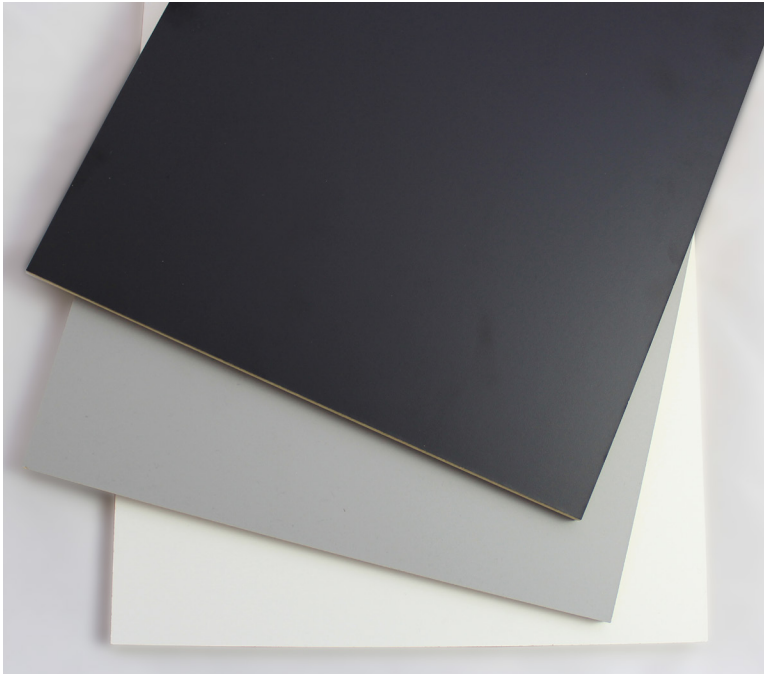

# MATTE TEXTURE

*For Our Thermally Fused Laminates*

Our new Matte Texture is a flat, reduced sheen appearance for a more natural look. Matte provides a warm, smooth finish that is versatile and timeless. The Matte Texture joins three other textures that already complement The Crater Lake Collection and Signature Collection of papers to provide a unique, tactile experience for closets, cabinets, store fixtures and more.

### TECHNICAL SPECIFICATIONS

- Sheet Sizes: 4' & 5' wide with various lengths available
- Thickness Available: 5.5mm (1/4") - 1-1/4"
- Available on all Thermally Fused Laminate papers. Thousands of designs and colors available from our preferred suppliers (minimums may apply).

### SUBSTRATE OR CORE MATERIAL

- MDF
- HDF
- Particleboard

Samples Shown in Black, Galaxy White & Folkstone Gray

1030 Devere Drive  
Alpena, MI 49707  
800.433.7142  
www.panel.com

*Made in America*  
SINCE 1971