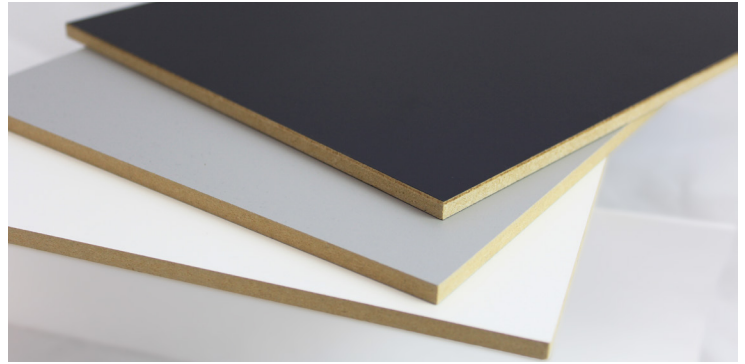

MATTE TEXTURE

For Our Thermally Fused Laminates

Our new Matte Texture is a flat, reduced sheen appearance for a more natural look. Matte provides a warm, smooth finish that is versatile and timeless. The Matte Texture joins three other textures that already complement The Crater Lake Collection and Signature Collection of papers to provide a unique, tactile experience for closets, cabinets, store fixtures and more.

The Details

TECHNICAL SPECIFICATIONS

- Sheet Sizes: 4' & 5' wide with various lengths available
- Thickness Available: 5.5mm (1/4") - 1-1/4"
- Available on all Thermally Fused Laminate papers. Thousands of designs and colors available from our preferred suppliers (minimums may apply).

SUBSTRATE OR CORE MATERIAL

- MDF
- HDF
- Particleboard

Samples Shown in Black, Galaxy White & Folkstone Gray