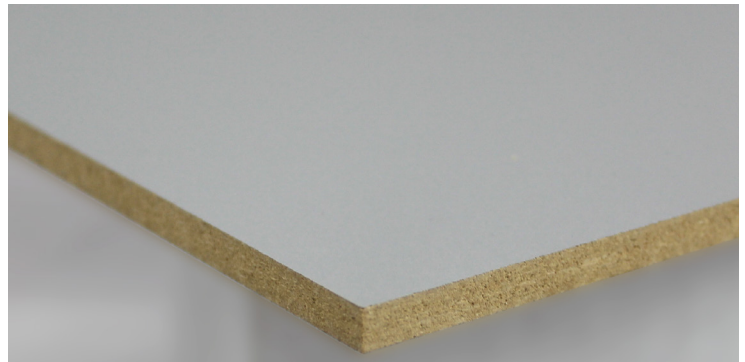

1030 Devere Drive
Alpena, MI 49707
800.433.7142
www.panel.com

Made in America
SINCE 1971